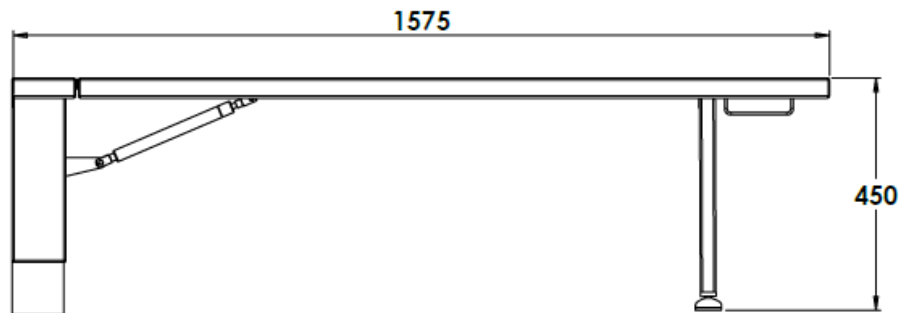

KENT FOLD DOWN STEP OVER BENCH

Kent Fold Down Step Over Bench, (KFSOB 1575) are designed to allow operators to change footwear before entering the cleanroom area.

The benches can be easily cleaned with minimal crevices throughout the design.

The overall sizes can be adjusted to requirement.

Features

- Grade 304L/316L Stainless Steel
- Satin finish 320 grit polished
- Adjustable feet
- No dirt traps
- Customs sizes available
- Wall or Floor Mounted

Multiple Sizes Available

| Product Code | Length | Width | Height |
|--------------|--------|-------|--------|
| KFSOB 1575 | 1575 | 300 | 450 |

Specify

Choose your steel:
Grade 304L Stainless steel
Grade 316L Stainless steel

Customise your size
go with our standard size
1575x300x450mm
(see page 1 for details) or
specify your own dimensions

Specify:
Kent Fold Down Step Over Bench (KFSOB 1575); Grade 304L Stainless Steel; 1575x300x450
2mm Thick Steel; Satin Finish 320 Grit Polish.