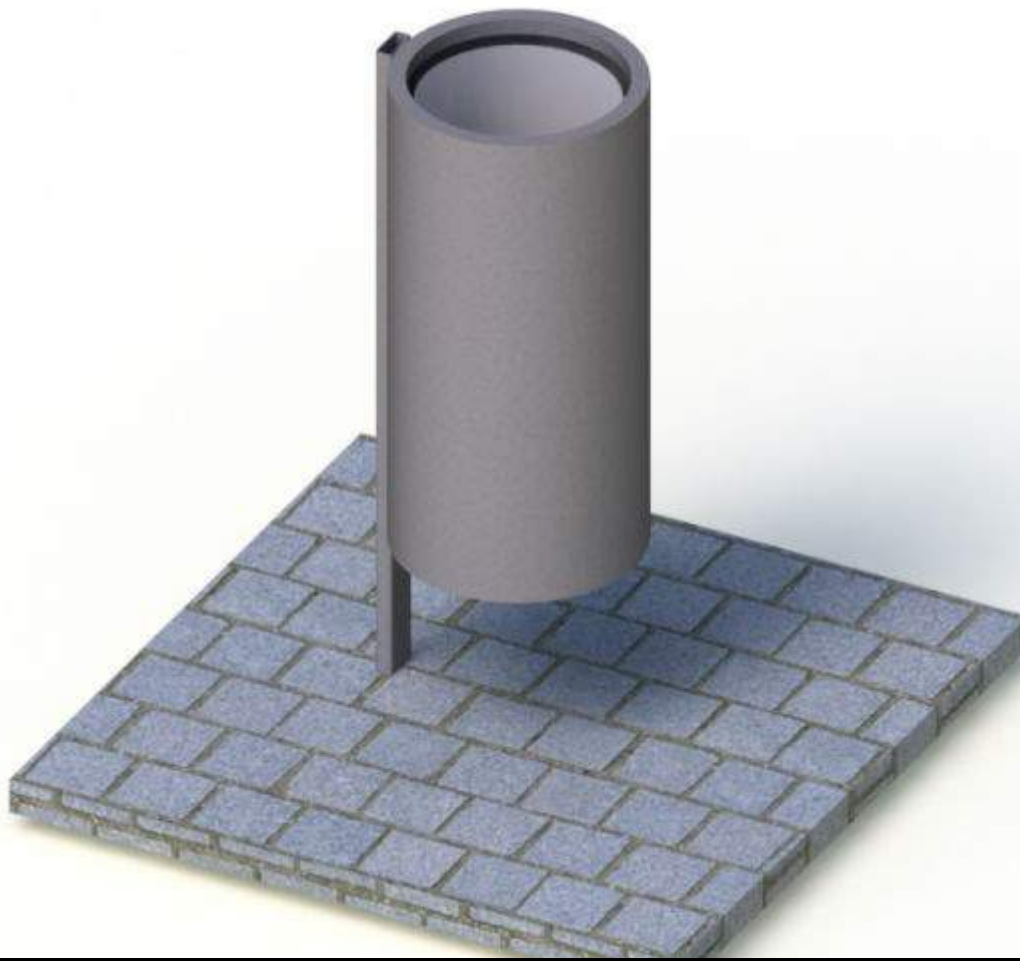

## Kent Shoreditch Bin KSDLB730

### Specify:

The Kent Shoreditch Litter Bin KSDLB730 is a 45 litre pole mounted stainless steel powder-coated litter bin. The bin has a simplistic design and it was for the public realm developments at Shoreditch, London. The bin is 930mm high above ground level and it has a 350mm diameter body.

### Features:

- Powdercoated to grey RAL colour
- 730mm High body
- Invisible flange
- 350mm diameter

# Kent Shoreditch Bin KSDLB730

Reference	Height	Diameter	Body Length
Kent Shoreditch Bin KSDLB730	930mm	350mm	730mm