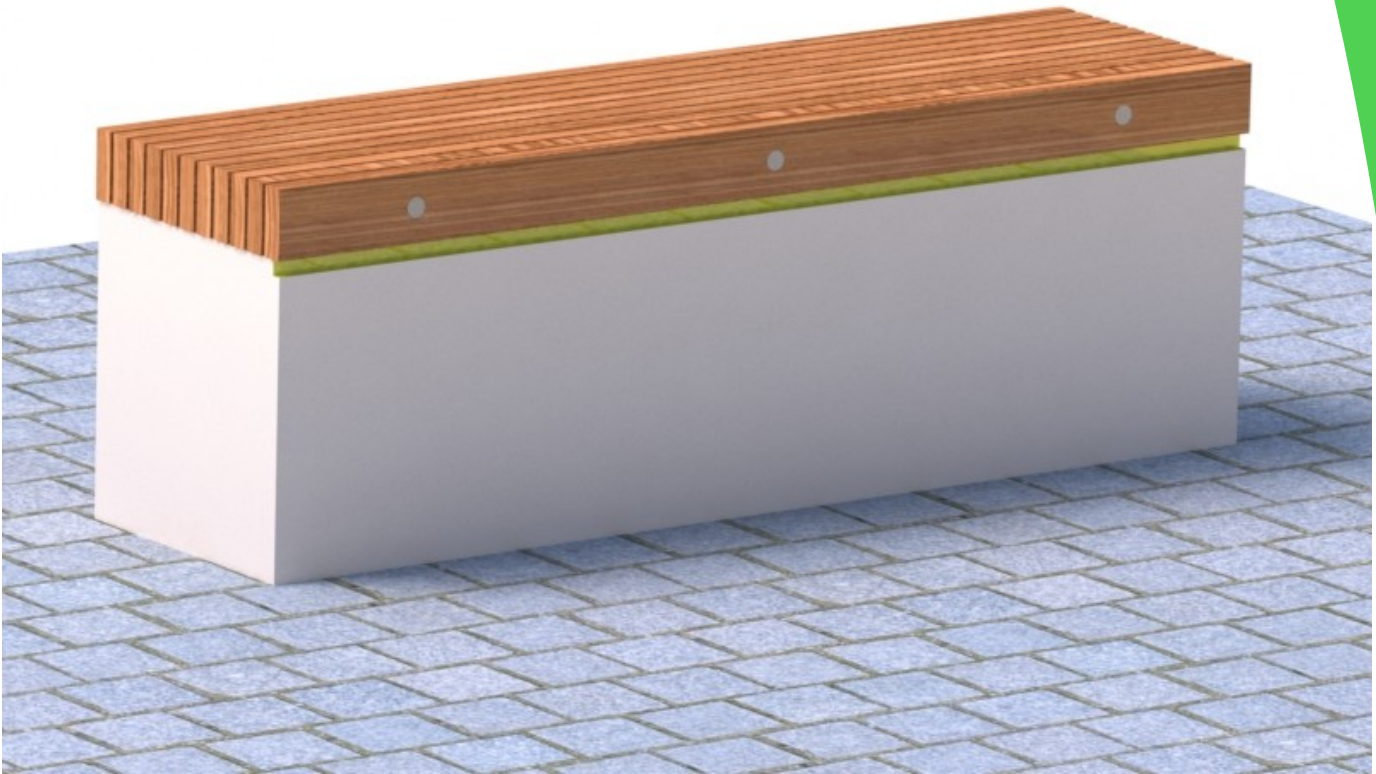

Kent Shoreditch Mounted Bench

Kent Shoreditch Mounted Bench KSDMB2198

Specify:

The Kent Shoreditch Mounted Bench KSDMB2198 is a modern and innovative bench, manufactured for public realm projects in Shoreditch, London. It is a perfect seat for urban centres. It is manufactured using Iroko Hardwood Timber that is treated with Danish Oil for extra protection. The bench is mounted on a concrete base. The bench also includes LED lighting underneath which allows pedestrians to navigate carefully at night.

Features:

- Iroko hardwood timber
- Treated with Danish Oil
- Mounted on Concrete
- LED Lighting System

Kent Shoreditch Mounted Bench KSDMB2198

Reference	Height	Width	Length
Kent Shoreditch Mounted Bench KSDMB2198	735mm	595mm	2198mm