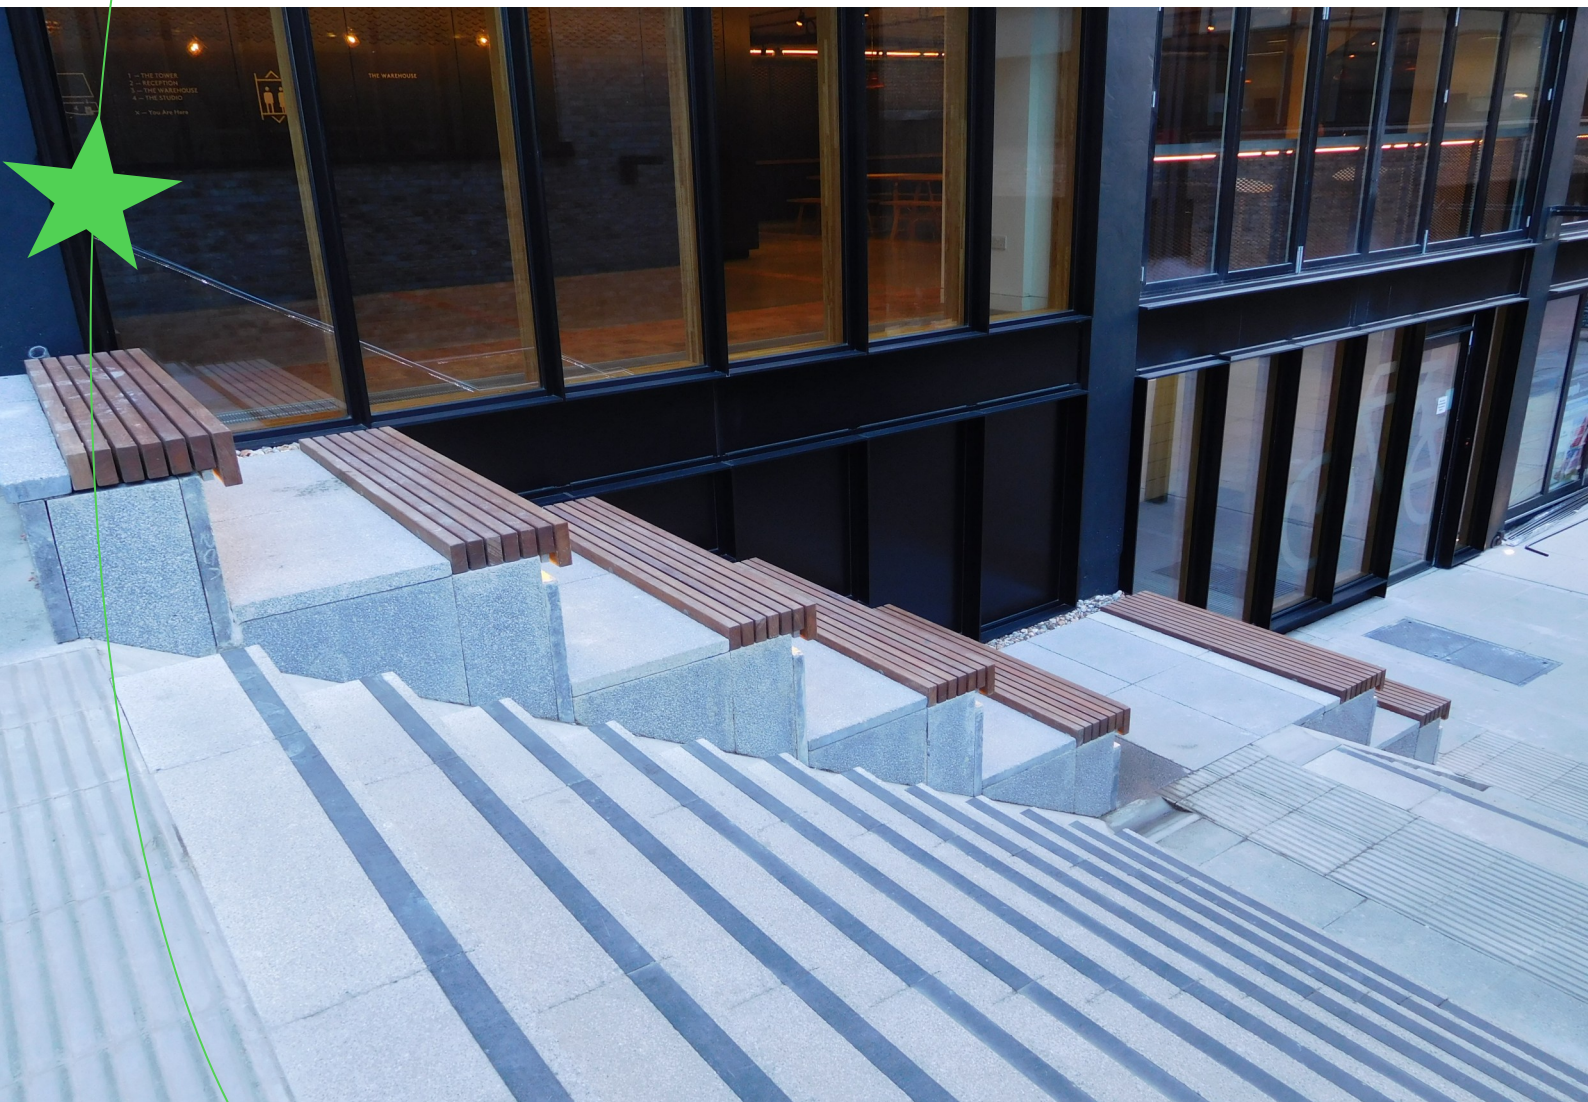

Kent Shoreditch Mounted Bench

Kent Shoreditch Mounted Bench KSDMB2198

Specify:

The Kent Shoreditch Mounted Bench KSDMB2198 is a modern and innovative bench, manufactured for public realm projects in Shoreditch, London. It is a perfect seat for urban centres. It is manufactured using Iroko Hardwood Timber that is treated with Danish Oil for extra protection. The bench is mounted on a concrete base. The bench also includes LED lighting underneath which allows pedestrians to navigate carefully at night.

Features:

- Iroko hardwood timber
- Treated with Danish Oil
- Mounted on Concrete
- LED Lighting System

Kent Shoreditch Mounted Bench KSDMB2198

Reference	Height	Width	Length
Kent Shoreditch Mounted Bench KSDMB2198	735mm	595mm	2198mm