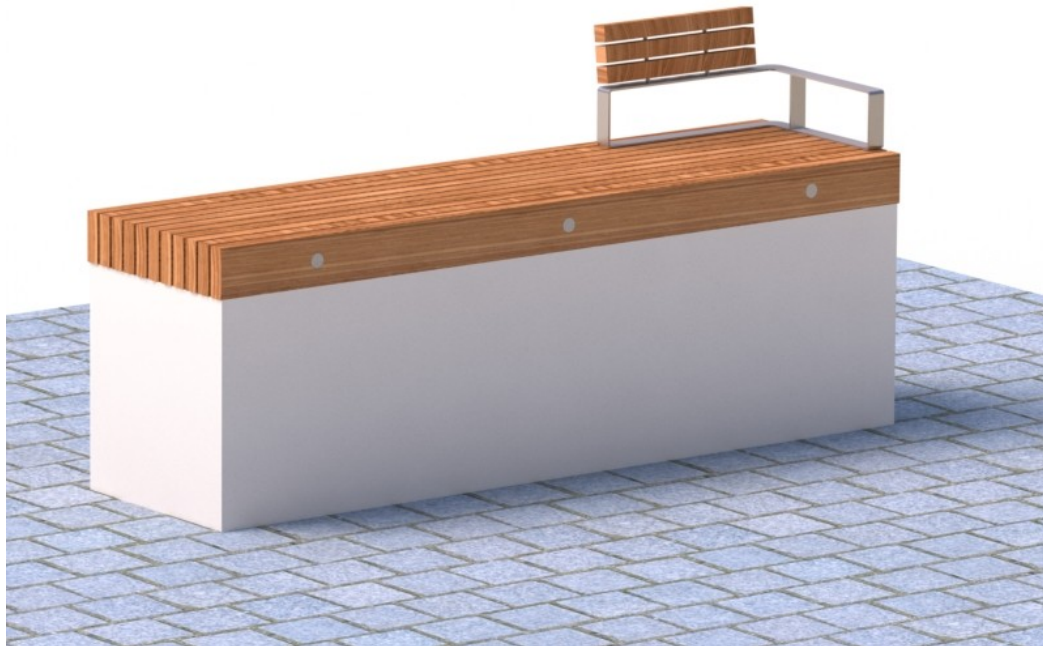

Kent Shoreditch Mounted Seat

Kent Shoreditch Mounted Seat KSDMS2198

Specify:

The Kent Shoreditch Mounted Seat KSDMS2198 is a modern and innovative seat, manufactured for public realm projects in Shoreditch, London. It is a perfect seat for urban centres. It is manufactured using Iroko Hardwood Timber that is treated with Danish Oil for extra protection. The seat is mounted on a concrete base and also has a Grade 316L Stainless Steel back/arm rest installed on one side to add extra comfort for pedestrians, the back support rises 330mm above the seat.

Features:

- Iroko Hardwood Timber
- Treated with Danish Oil
- Mounted on concrete
- Grade 316L Stainless Steel Back Support/ Arm Rest

Kent Shoreditch Mounted Seat KSDMS2198

Reference	Height	Width	Length
Kent Shoreditch Mounted Seat KSDMS2198	735mm	595mm	2198mm